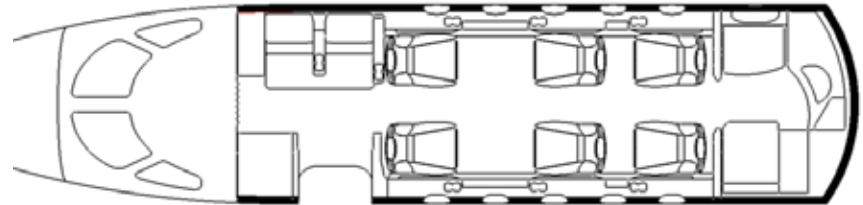

DEAL DIRECT.

Pre-owned from the manufacturer you know and trust.

680A-0016

2015 CITATION LATITUDE

Registration number: N684DB

Total Time: 831.8 Hours / 719 Landings (As of 5/15/2020)

Left Engine: 831.8 Hours / 719 Cycles

Right Engine: 831.8 Hours / 719 Cycles

STANDARD EQUIPMENT:

- Garmin G5000 Integrated Avionics Suite
- Garmin G5000 Radios include dual FMS, dual Comm, dual Nav, dual DME, dual Mode S diversity transponders with ADS-B out capability
- Synthetic Vision Technology
- Garmin GWX 70 Weather Radar
- Cockpit Voice Recorder
- Artex 406 MHz ELT
- AutoThrottle
- Garmin GTS 8000 (TCAS II) with change 7.1
- G5000 TAWS (Class A)
- Electronic Charts (subscription required)
- RVSM Capable

OPTIONS INSTALLED:

- XM Weather
- HF Communication provisions
- Gogo Avance L5 Wi-Fi system (contiguous US only)

CABIN:

- Cabin seating for eight passengers (center club configuration and RH forward side facing two-place couch)
- RH Non-belted flushing toilet and a belted LH side facing seat in the lav
- LH forward refreshment center and RH forward closet
- LH aft closet
- Iridium Axxess II phone system
- 12.1" Moving Map Monitor on aft side of RH forward cabinet
- Wireless cabin control
- 110 VAC Outlets
- Executive and slimline tables

INTERIOR:

Coconut leather, Cambridge carpet, and Draper Grey window reveals. Cabinetry is Figured Black Eucalyptus high gloss wood veneer with Fine Satin hardware.

EXTERIOR:

Overall snow white with Arista Blue, Slate Grey Pearl, and Cumulus Pearl stripes.