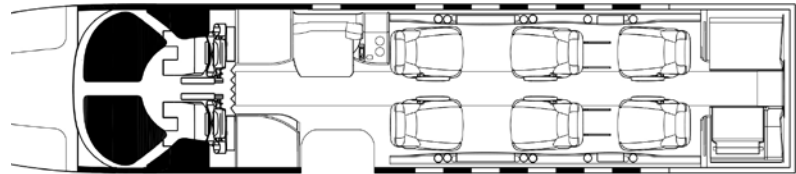

Registration number: N7NE

Total Time: 2324 Hours / 2218 Landings (as of 8/30/21)

Left Engine: 2324 Hours / 2215 Cycles

Right Engine: 2324 Hours / 2215 Cycles

Engine Program: TapAdvantage Blue, ProParts

STANDARD EQUIPMENT:

- Collins Pro Line 21 Integrated Avionics Suite
- Collins Pro Line 21 Radios with dual COM, dual NAV, dual digital audio control panels, and Dual Mode S diversity transponder with Enhanced Surveillance.
- Collins FMS-3000
- Collins IFIS-5000
- Single Collins DME-4000
- Collins Multi-Scan RTA-4112 Weather Radar
- XM WX Satellite Weather (requires subscription)
- L-3 Communications FA2100 Cockpit Voice Recorder
- Collins TSS-4100 (TCAS II)
- Artex C406N 3-frequency ELT
- Mark VIII Class A TAWS
- Electronic Charts (requires subscription)

OPTIONS INSTALLED:

- Second FMS / GPS / DME
- HF 9000 Provisions
- ADS-B out Compliant (SB 525C-34-09 completed)
- TSS-4100 TCAS II Software 7.1 upgrade (SB 525C-34-05)

CABIN:

- Cabin seating for 7 passengers (six cabin pedestal seats and right-hand forward side facing seat)
- Left-hand forward refreshment center
- Right-hand forward cabinet
- AirCell Axxess II
- Venue Cabin Management system
- 10.6" Cabin Display
- Single channel XM Radio in Cabin
- Executive & slimline tables
- Left-hand Aft belted flushing toilet
- 110 VAC universal outlets

INTERIOR:

Overall Dove color scheme with Walnut Burl high gloss wood veneer and brushed aluminum hardware.

EXTERIOR:

Overall Matterhorn White with Seminole Red Pearl, and Silver Metallic stripes.