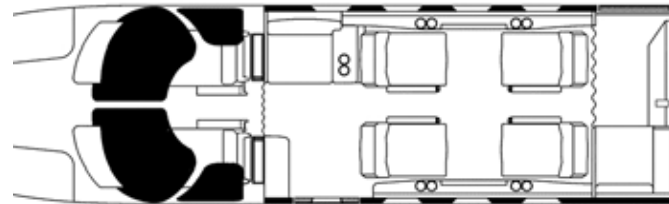

DEAL DIRECT.

Pre-owned from the manufacturer you know and trust.

525-1019

2019 CITATION M2

Registration number: M-KNOX

Total Time: 179.2 Hours / 163 Landings

Left Engine: 179.2 Hours / 163 Cycles

Right Engine: 179.2 Hours / 163 Cycles

Engine Program: TAP Advantage Blue

STANDARD EQUIPMENT:

- Garmin G3000 Integrated Avionics System
- Dual VHF communication and navigation transceivers
- Single Rockwell Collins DME-4000
- Dual Garmin FMS with LNAV/VNAV and LPV approaches
- Dual Garmin GTX 3000 Transponders with ADS-B Out capability
- Garmin GTS 855 TCAS I
- Class B TAWS
- Garmin GRS 77 Dual Attitude Heading Reference Systems (AHRS)
- Garmin GWX 70 Weather Radar
- Provisions for Cockpit voice recorder
- Artex C406-N Three Frequency ELT
- RVSM Capable

OPTIONS INSTALLED:

- Airstair Cabin Entry Step
- ADF
- Garmin Iridium Satcom Telephone
- Synthetic Vision Technology
- VHF Datalink Radio
- XM Graphical Weather
- Intercom

CABIN:

- Cabin seating for 5 in a center-club configuration with a forward side-facing seat
- Left-hand storage cabinet
- Dual executive tables
- Left-hand, belted flushing toilet

INTERIOR:

Linen Interior Scheme

EXTERIOR:

Overall Matterhorn White with Blue and Gray Stripes.