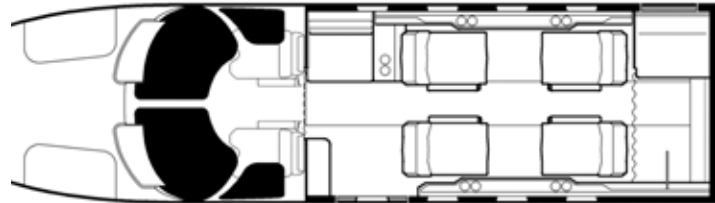

DEAL DIRECT.

Pre-owned from the manufacturer you know and trust.

525-0199

1997 CITATION JET

Registration number: N299CW

Total Time: 6327.6 Hours / 6305 Landings (as of 6/27/21)

Left Engine: 6107.8 Hours / 4875 Cycles

Right Engine: 6143.9 Hours / 4899 Cycles

Programs: Tap Elite, Proparts

STANDARD EQUIPMENT:

- Honeywell SPZ-5000 Integrated flight director with two 5" EFIS Indicators
- Dual Allied Signal VHF Comm and Nav transceivers
- Allied Signal RDR-2000 Color Weather Radar
- Allied Signal DME
- Allied Signal KLN-90B GPS
- Dual Encoding Altimeters
- Allied Signal KCS-55A compass system
- Dual Honeywell VG-14A Vertical Gyros
- Allied Signal ADF
- EROS Oxygen Masks

OPTIONS INSTALLED:

- Stainless Steel Exhaust Precoolers
- Radio Altimeter
- Shadin ADC 2000 Air Data Computer
- Honeywell GNS-XLS
- Second RMI
- Tamarack Winglet installation STC SA03842NY
- Honeywell KDR-610 XM Weather Receiver
- Dual Honeywell KT74 Mode S transponder with ADS-B out capability

CABIN:

- Main Cabin seating for 5 in a center-club configuration with a RH forward belted side-facing seat
- LH FWD Refreshment Center
- RH Aft non-belted Flushing Toilet
- Executive Tables
- LH Aft Storage Cabinet
- 110 V Outlets

INTERIOR:

Cappuccino leather seating surfaces with Birch laminate cabinetry and Beige carpet.

EXTERIOR:

Overall Matterhorn White with Coral Red, Las Vegas Gold, and Onyx Brown stripes.